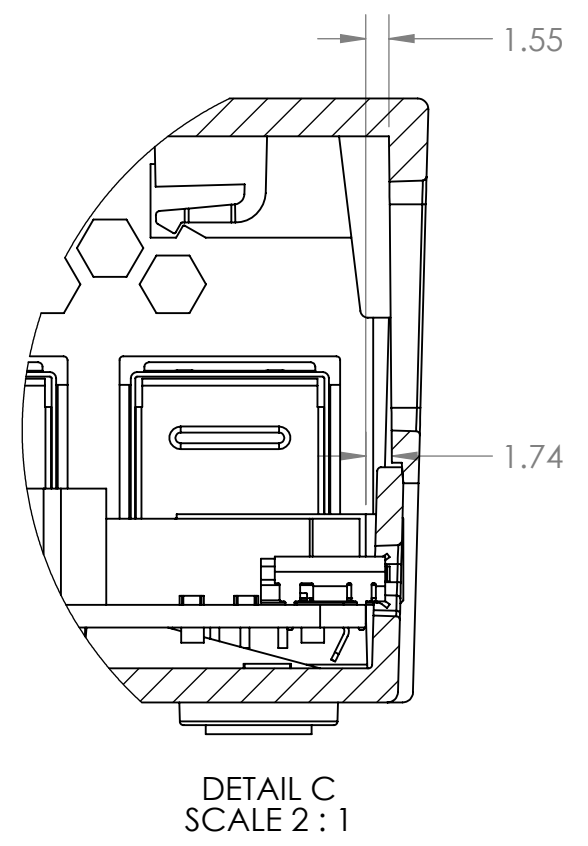

LEFT VIEW

FRONT VIEW

RIGHT VIEW

A

A

DIMENSIONS ARE IN MILLIMETERS - HIGHPI PRO 4 SHOWN, ALL MARKED DIMSIONS ARE IDENTICAL FOR HIGHPI PRO 3

HiPi Industries Inc.

HighPi Pro 3/4
Case Dimensions

SCALE: 1:1

SHEET 1 OF 2

8 7 6 5 4 3 2 1

8 7 6 5 4 3 2 1

D
C
B
A

D
C
B
A

DIMENSIONS ARE IN MILLIMETERS - HIGHPI PRO 4 SHOWN, ALL MARKED DIMSIONS ARE IDENTICAL FOR HIGHPI PRO 3

HiPi Industries Inc.	
HighPi Pro 3/4 Case Dimensions	
SCALE: 1:1	SHEET 2 OF 2

8 7 6 5 4 3 2 1