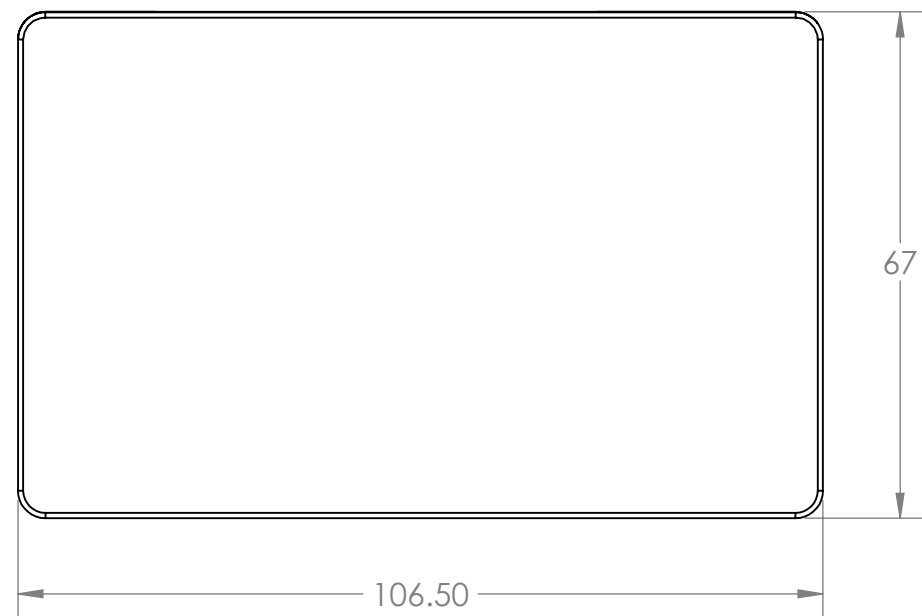

8 7 6 5 4 3 2 1

D

D

TOP VIEW

C

C

B

B

LEFT VIEW

FRONT VIEW

RIGHT VIEW

A

A

DIMENSIONS ARE IN MILLIMETERS - HIGHPI PRO 4 SHOWN, ALL MARKED DIMSIONS ARE IDENTICAL FOR HIGHPI PRO 3

HiPi Industries Inc.

HighPi Pro 3/4
Case Dimensions

SCALE: 1:1

SHEET 1 OF 2

8 7 6 5 4 3 2 1

8 7 6 5 4 3 2 1

D
C
B
A

D
C
B
A

DIMENSIONS ARE IN MILLIMETERS - HIGHPI PRO 4 SHOWN, ALL MARKED DIMSIONS ARE IDENTICAL FOR HIGHPI PRO 3

HiPi Industries Inc.	
HighPi Pro 3/4 Case Dimensions	
SCALE: 1:1	SHEET 2 OF 2